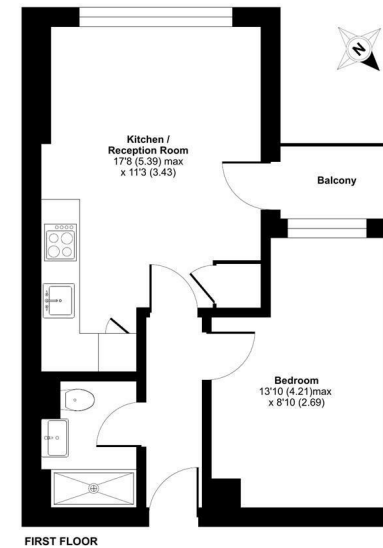

Local Authority

Council Tax Band C

EPC Rating C